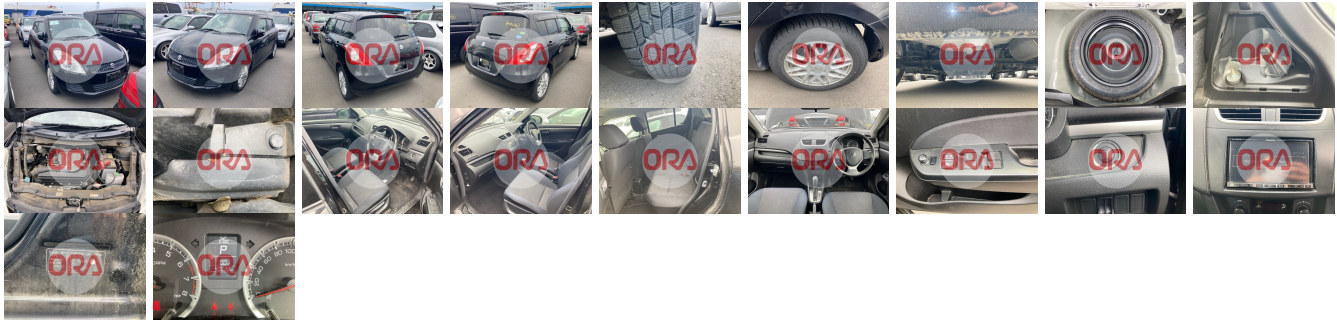

Vehicle Information

ORA1001

Suzuki Sift

First Registration Year: 2013-02
Manufacture Year: 2013-02

Model:	2013	Chassis No:	ZC72S-221756	Transmission:	Automatic	Exterior:	
Grade:	B	Engine:		Mileage:	55,000	Interior:	
Fuel:	Petrol	Seats:	5	Engine Capacity:	5		
Drive Train:				Color:	Black		

Vehicle Options:

Pwr Steering	Pwr Wind	Pwr Mirrors	Center Lock
Air Cond	Reverse Camera	Pwr Slide Door	Easy Closer
Cruise Control	ABS	Air Bag	Fog Lamps
HID Head Lamps	LED Head Lamps	Spare Key	Remote Key
Push Start	Seat Heater	Pwr Seat	Leather Seat
Floor Mat	Sun Roof	Alloy Wheels	Grill Guard
Rear Wiper	Rear Spoiler	Stereo	Navi/TV
Car CD	Car MD	AUX	Spare Tire
Spare Tire Case	Puncture Repairing Kit	Tool	Jack
Operators Manual	Maint. Record		