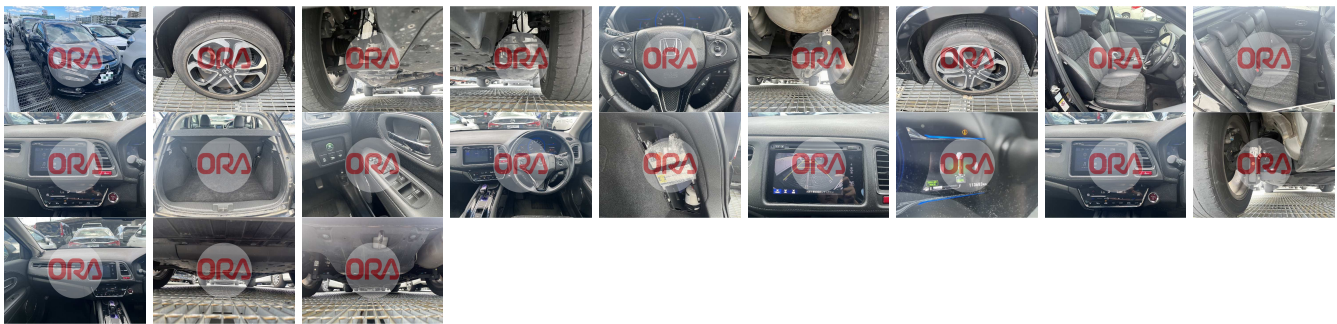

Vehicle Information

KD83795

HONDA VEZEL

First Registration Year: 2014-12
Manufacture Year: 2014-12

Model:	RU3	Chassis No:	RU3-1063***	Transmission:	Automatic	Exterior:	4.0 points ?LED HEAD LAMP ?GENUINE 17inch ALLOY WHEEL ?ROOF RAIL
Grade:	HYBRID Z / NAVI / B-CAMERA / PUSH START / AW	Engine:		Mileage:	113,000	Interior:	4.0 points ?SEAT HEATER ?LEATHER CONBINATION SEAT
Fuel:	Hybrid	Seats:	4	Engine Capacity:	1,490		
Drive Train:	2WD			Color:	BLACK		

Other Information:

?YEAR OF MANUFACTURE 2014 ?COMFORT VIEW PACKAGE ?CRISE CONTROL ?CITY BRAKE ACTIVE SYSTEM

Vehicle Options:

Pwr Steering	Pwr Wind	Pwr Mirrors	Center Lock
Air Cond	Reverse Camera	Pwr Slide Door	Easy Closer
Cruise Control	ABS	Air Bag	Fog Lamps
HID Head Lamps	LED Head Lamps	Spare Key	Remote Key
Push Start	Seat Heater	Pwr Seat	Leather Seat
Floor Mat	Sun Roof	Alloy Wheels	Grill Guard
Rear Wiper	Rear Spoiler	Stereo	Navi/TV
Car CD	Car MD	AUX	Spare Tire
Spare Tire Case	Puncture Repairing Kit	Tool	Jack
Operators Manual	Maint. Record		