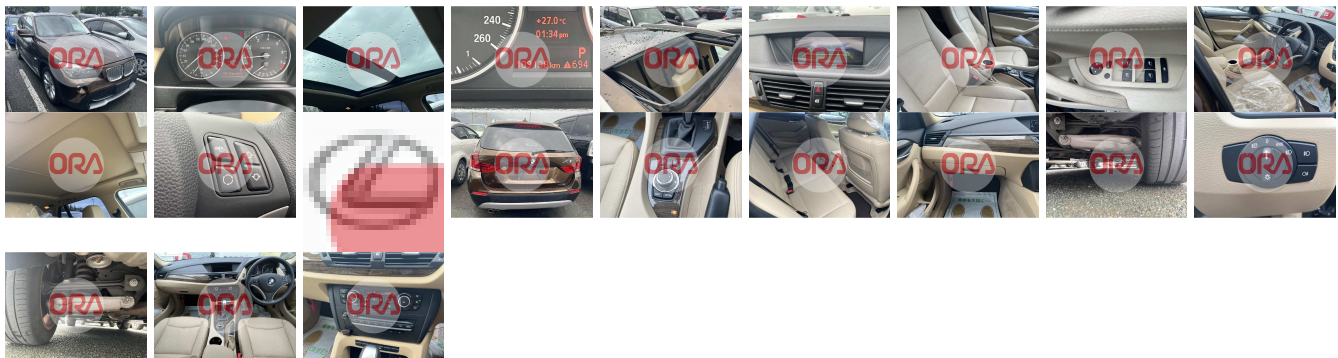

Vehicle Information

KZ72190

BMW X1

First Registration Year: 2011-04
Manufacture Year: 2011-04

Model: ABA-VL25 **Chassis No:** WBAVL52010VP3 **Transmission:** Automatic **Exterior:** 3.5 points
Grade: xDrive25i ?NAVI **Engine:** N52B30A **Mileage:** 109,000 **Interior:** 3.5 points
 ?SUNROOF **Seats:** 5 **Engine Capacity:** 2,990 ?BEIGE LEATHER SEAT
 ?ALLOY WHEEL **Color:** MARRAKECH BROWN ?STEERING SWITCH
Fuel: Petrol
Drive Train: 4WD METALLIC(B09)

Other Information:

?ROOF RAIL ?ALLOY WHEEL ?SUNROOF

Vehicle Options:

Pwr Steering	Pwr Wind	Pwr Mirrors	Center Lock
Air Cond	Reverse Camera	Pwr Slide Door	Easy Closer
Cruise Control	ABS	Air Bag	Fog Lamps
HID Head Lamps	LED Head Lamps	Spare Key	Remote Key
Push Start	Seat Heater	Pwr Seat	Leather Seat
Floor Mat	Sun Roof	Alloy Wheels	Grill Guard
Rear Wiper	Rear Spoiler	Stereo	Navi/TV
Car CD	Car MD	AUX	Spare Tire
Spare Tire Case	Puncture Repairing Kit	Tool	Jack
Operators Manual	Maint. Record		